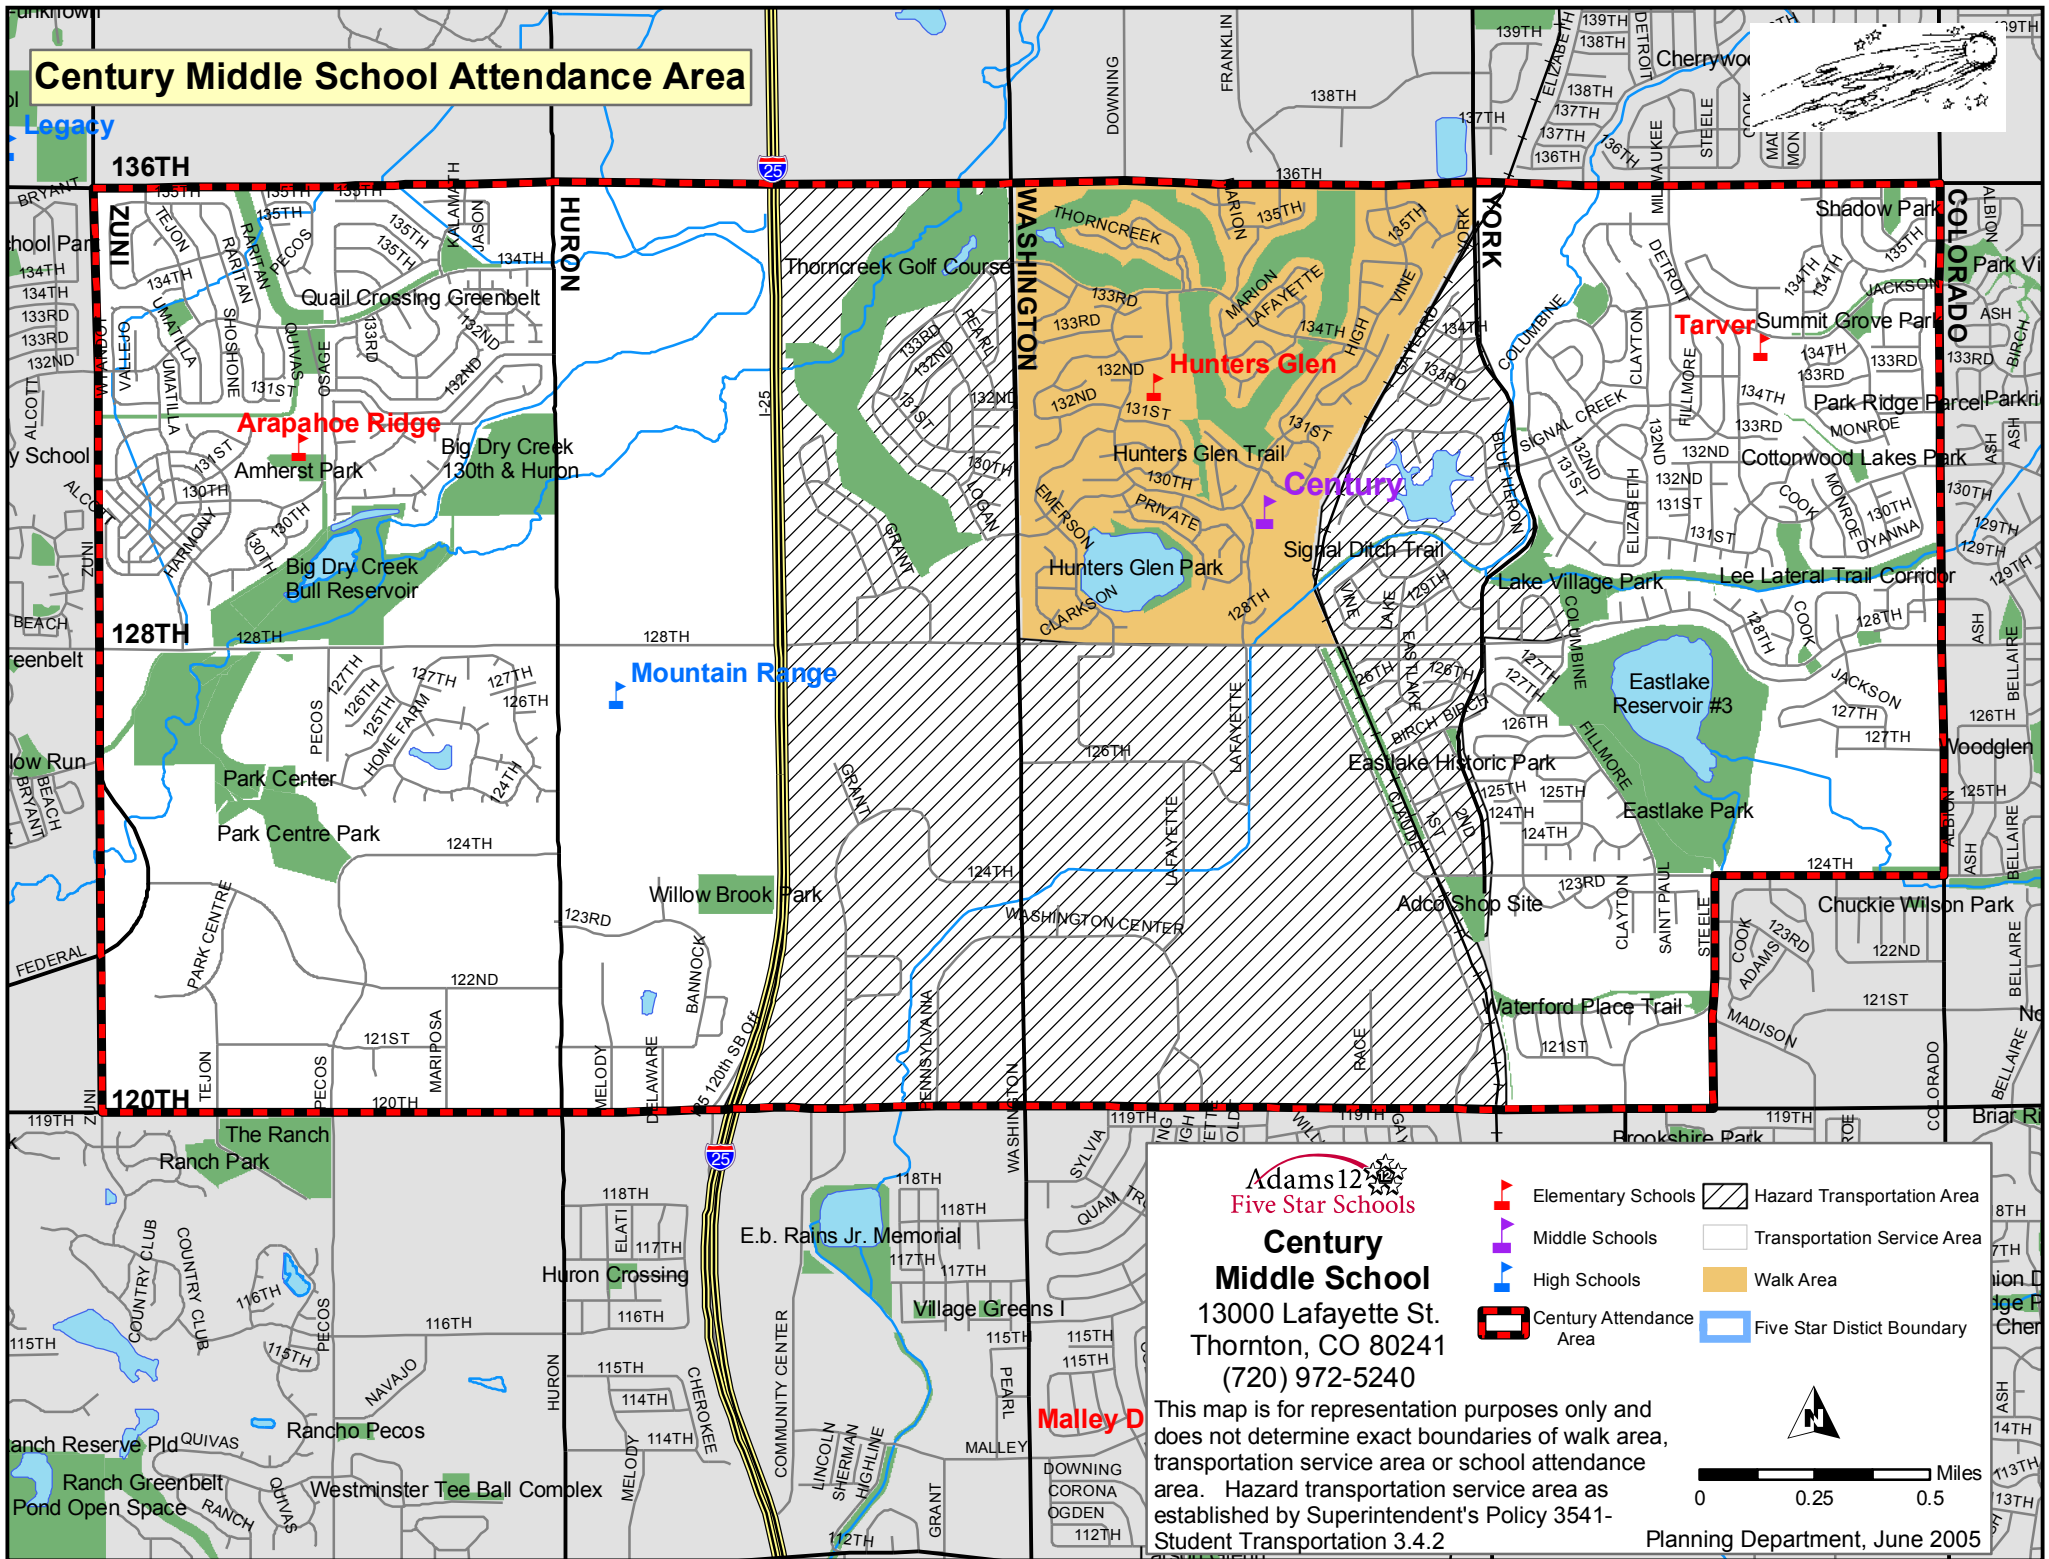

# Century Middle School Attendance Area

Adams 12  
Five Star Schools

**Century Middle School**  
13000 Lafayette St.  
Thornton, CO 80241  
(720) 972-5240

- Elementary Schools
- Middle Schools
- High Schools
- Century Attendance Area
- Hazard Transportation Area
- Transportation Service Area
- Walk Area
- Five Star District Boundary

This map is for representation purposes only and does not determine exact boundaries of walk area, transportation service area or school attendance area. Hazard transportation service area as established by Superintendent's Policy 3541-Student Transportation 3.4.2